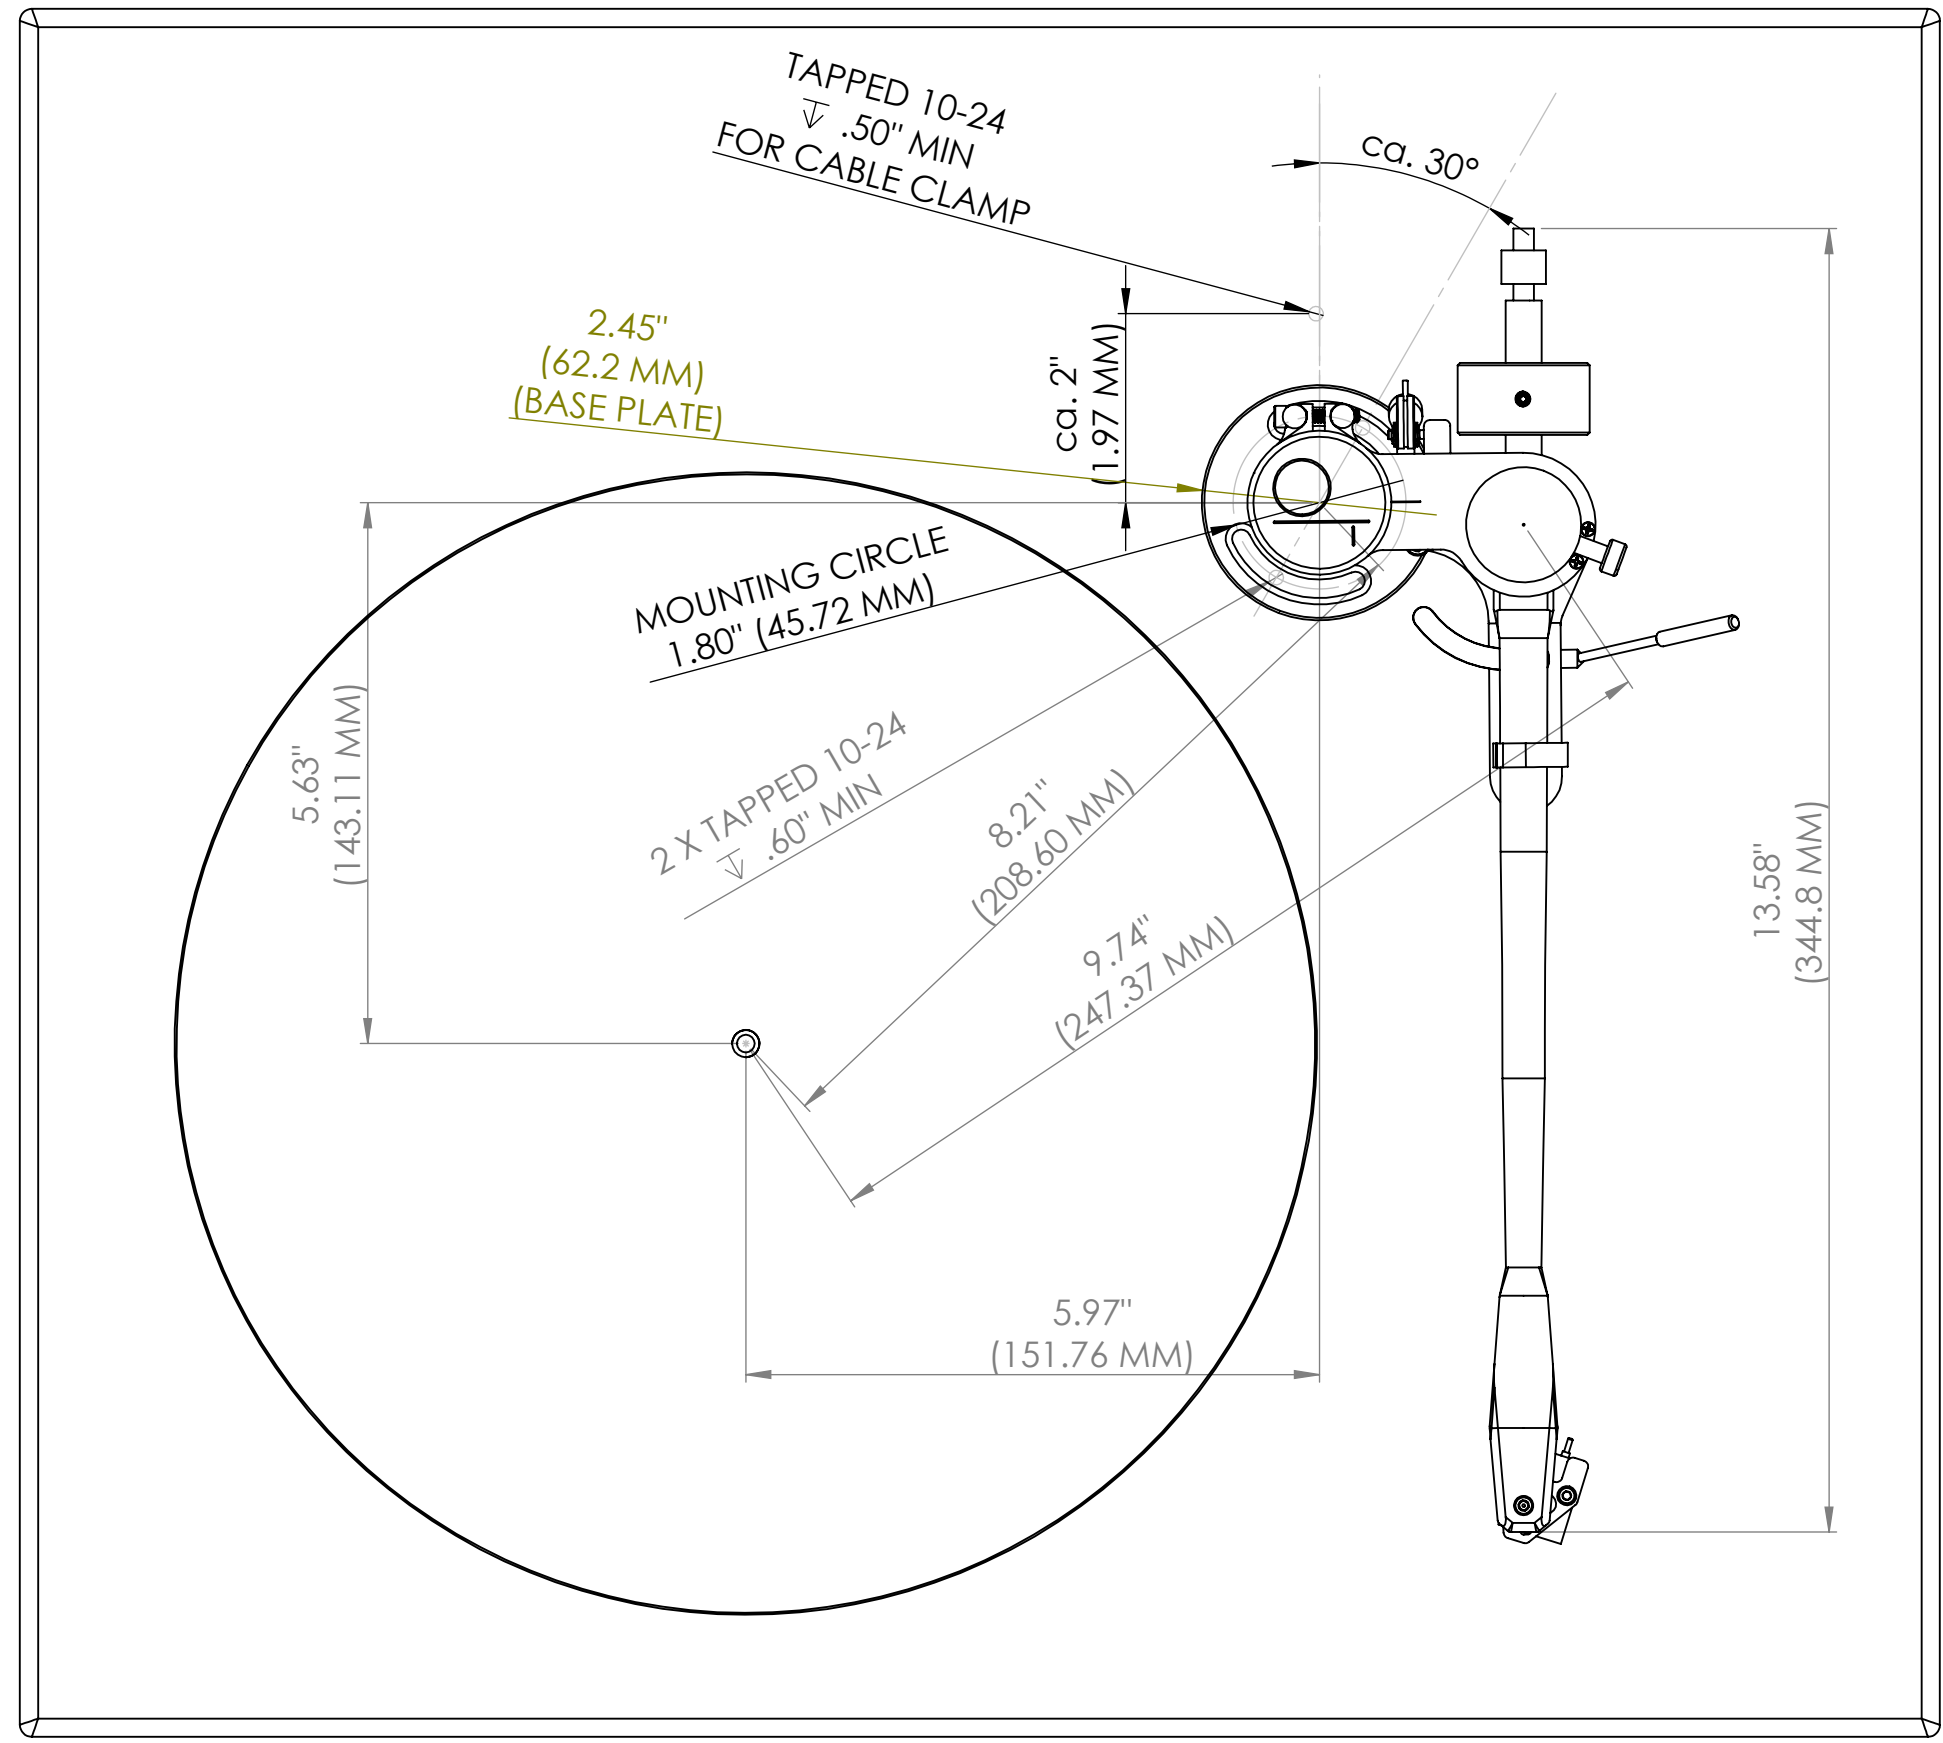

8 7 6 5 4 3 2 1

D
C
B
A

8 7 6 5 4 3 2 1

DURAND TONEARMS LLC	
TITLE:	TALEA II ON TURNTABLE METAL PLINTH
SIZE	B
SCALE:	1:2

D
C
B
A